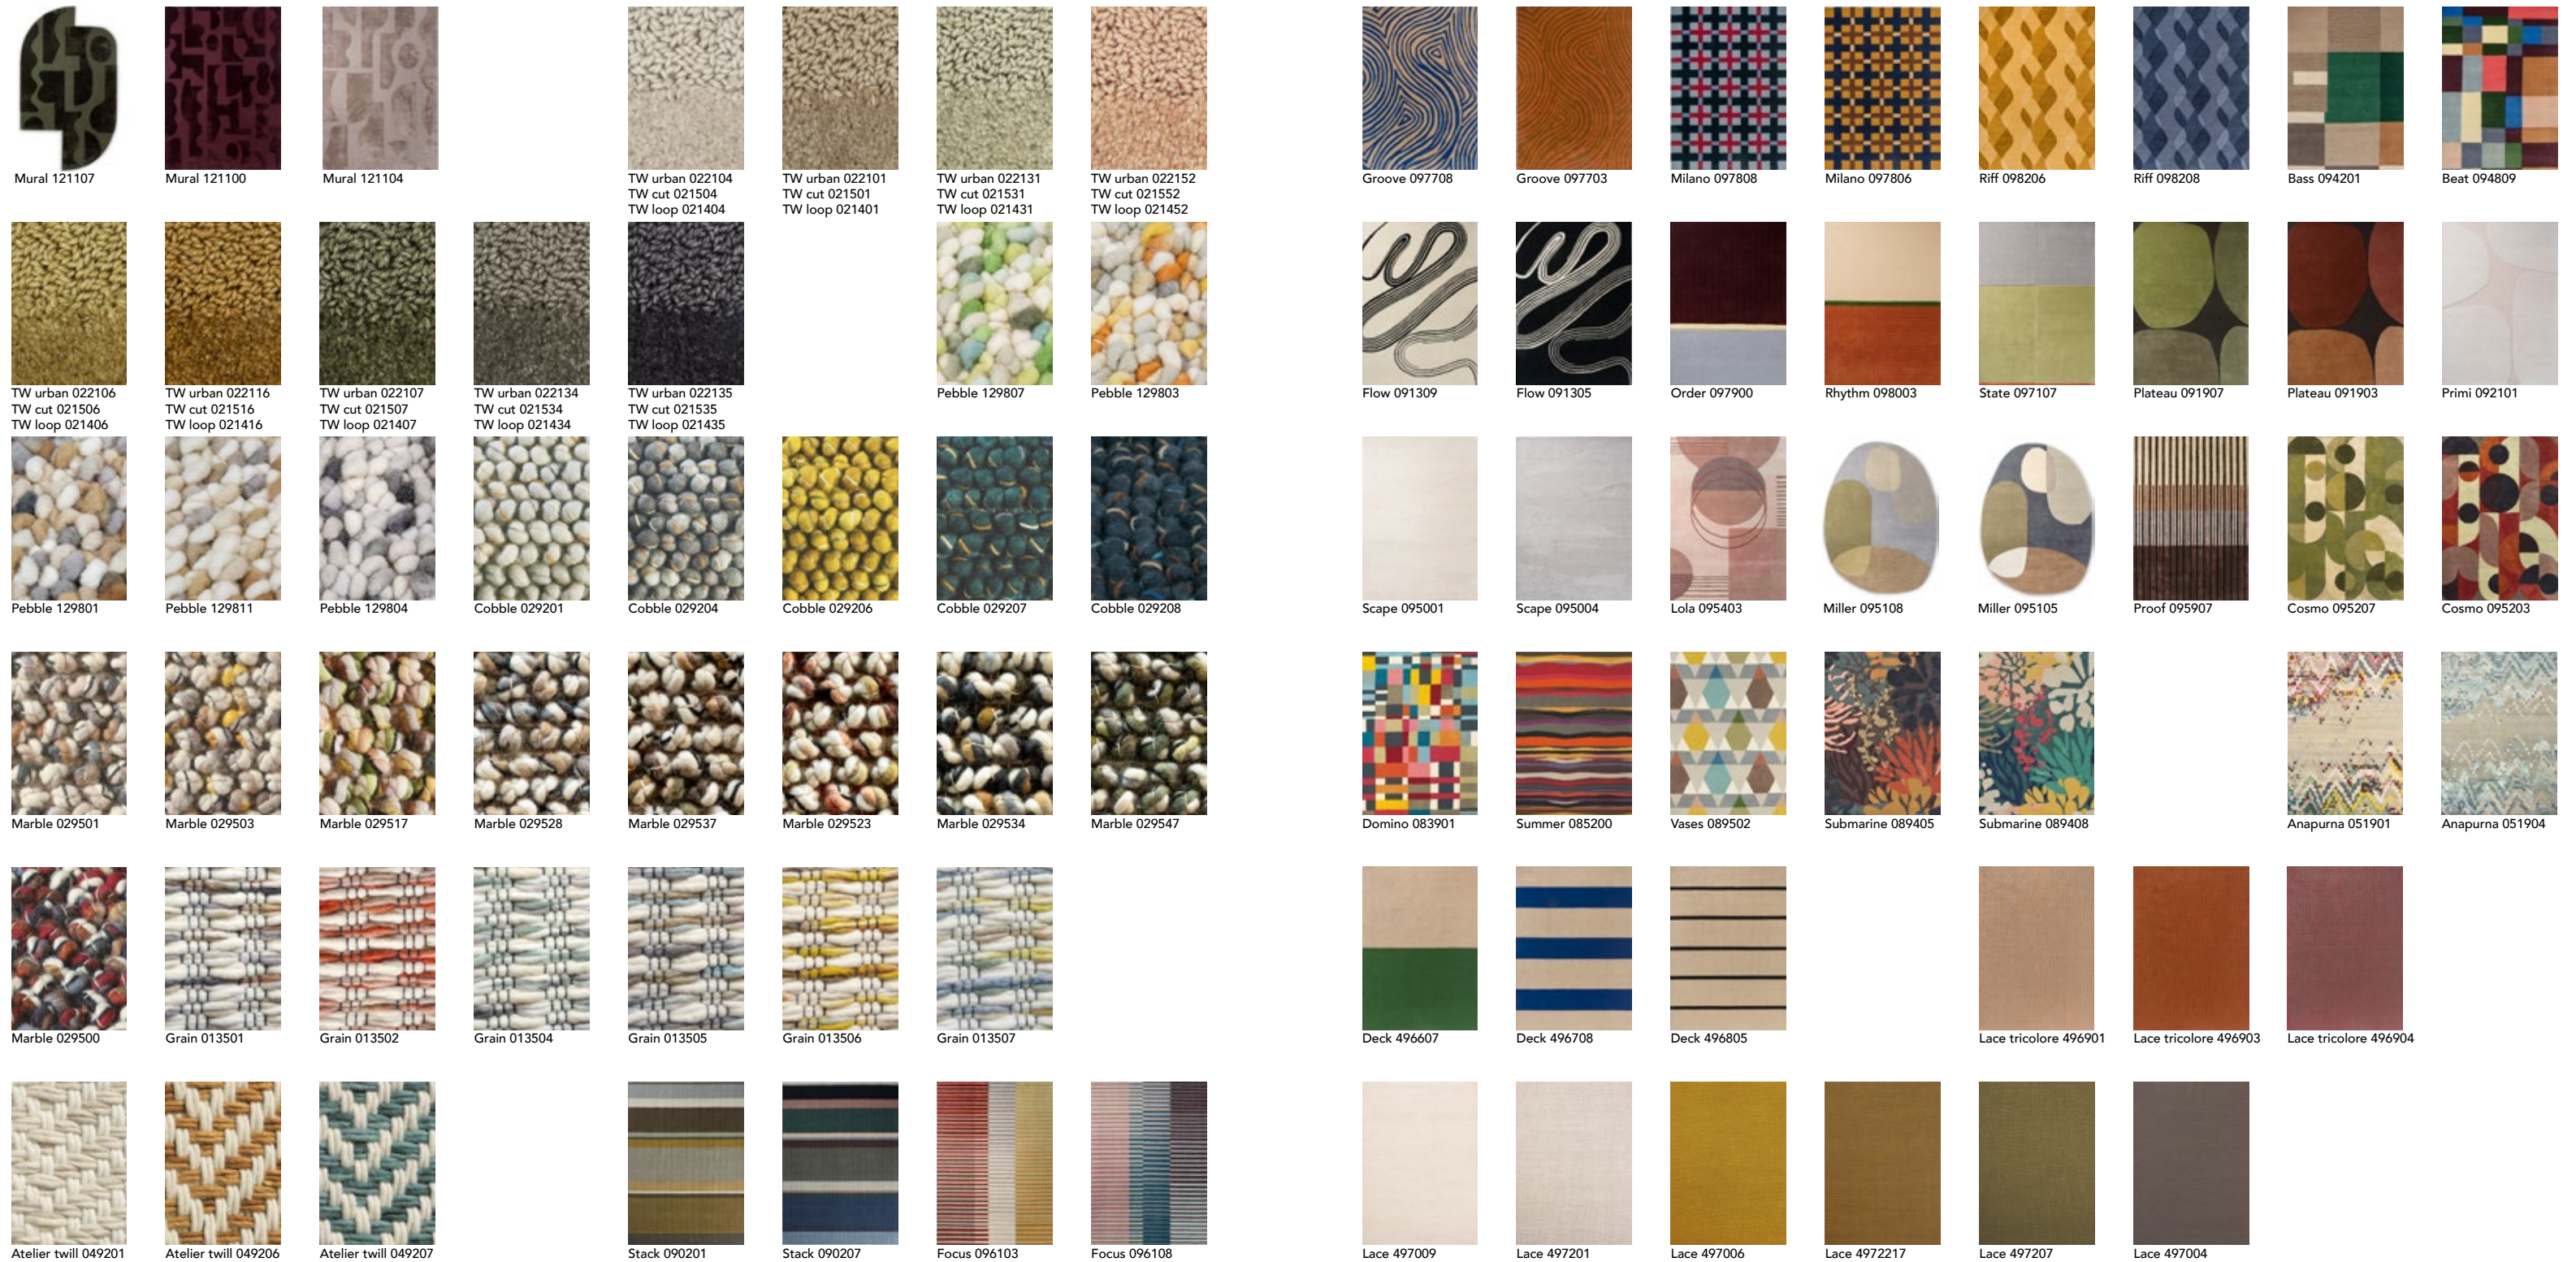

B&C | Collection overview '24