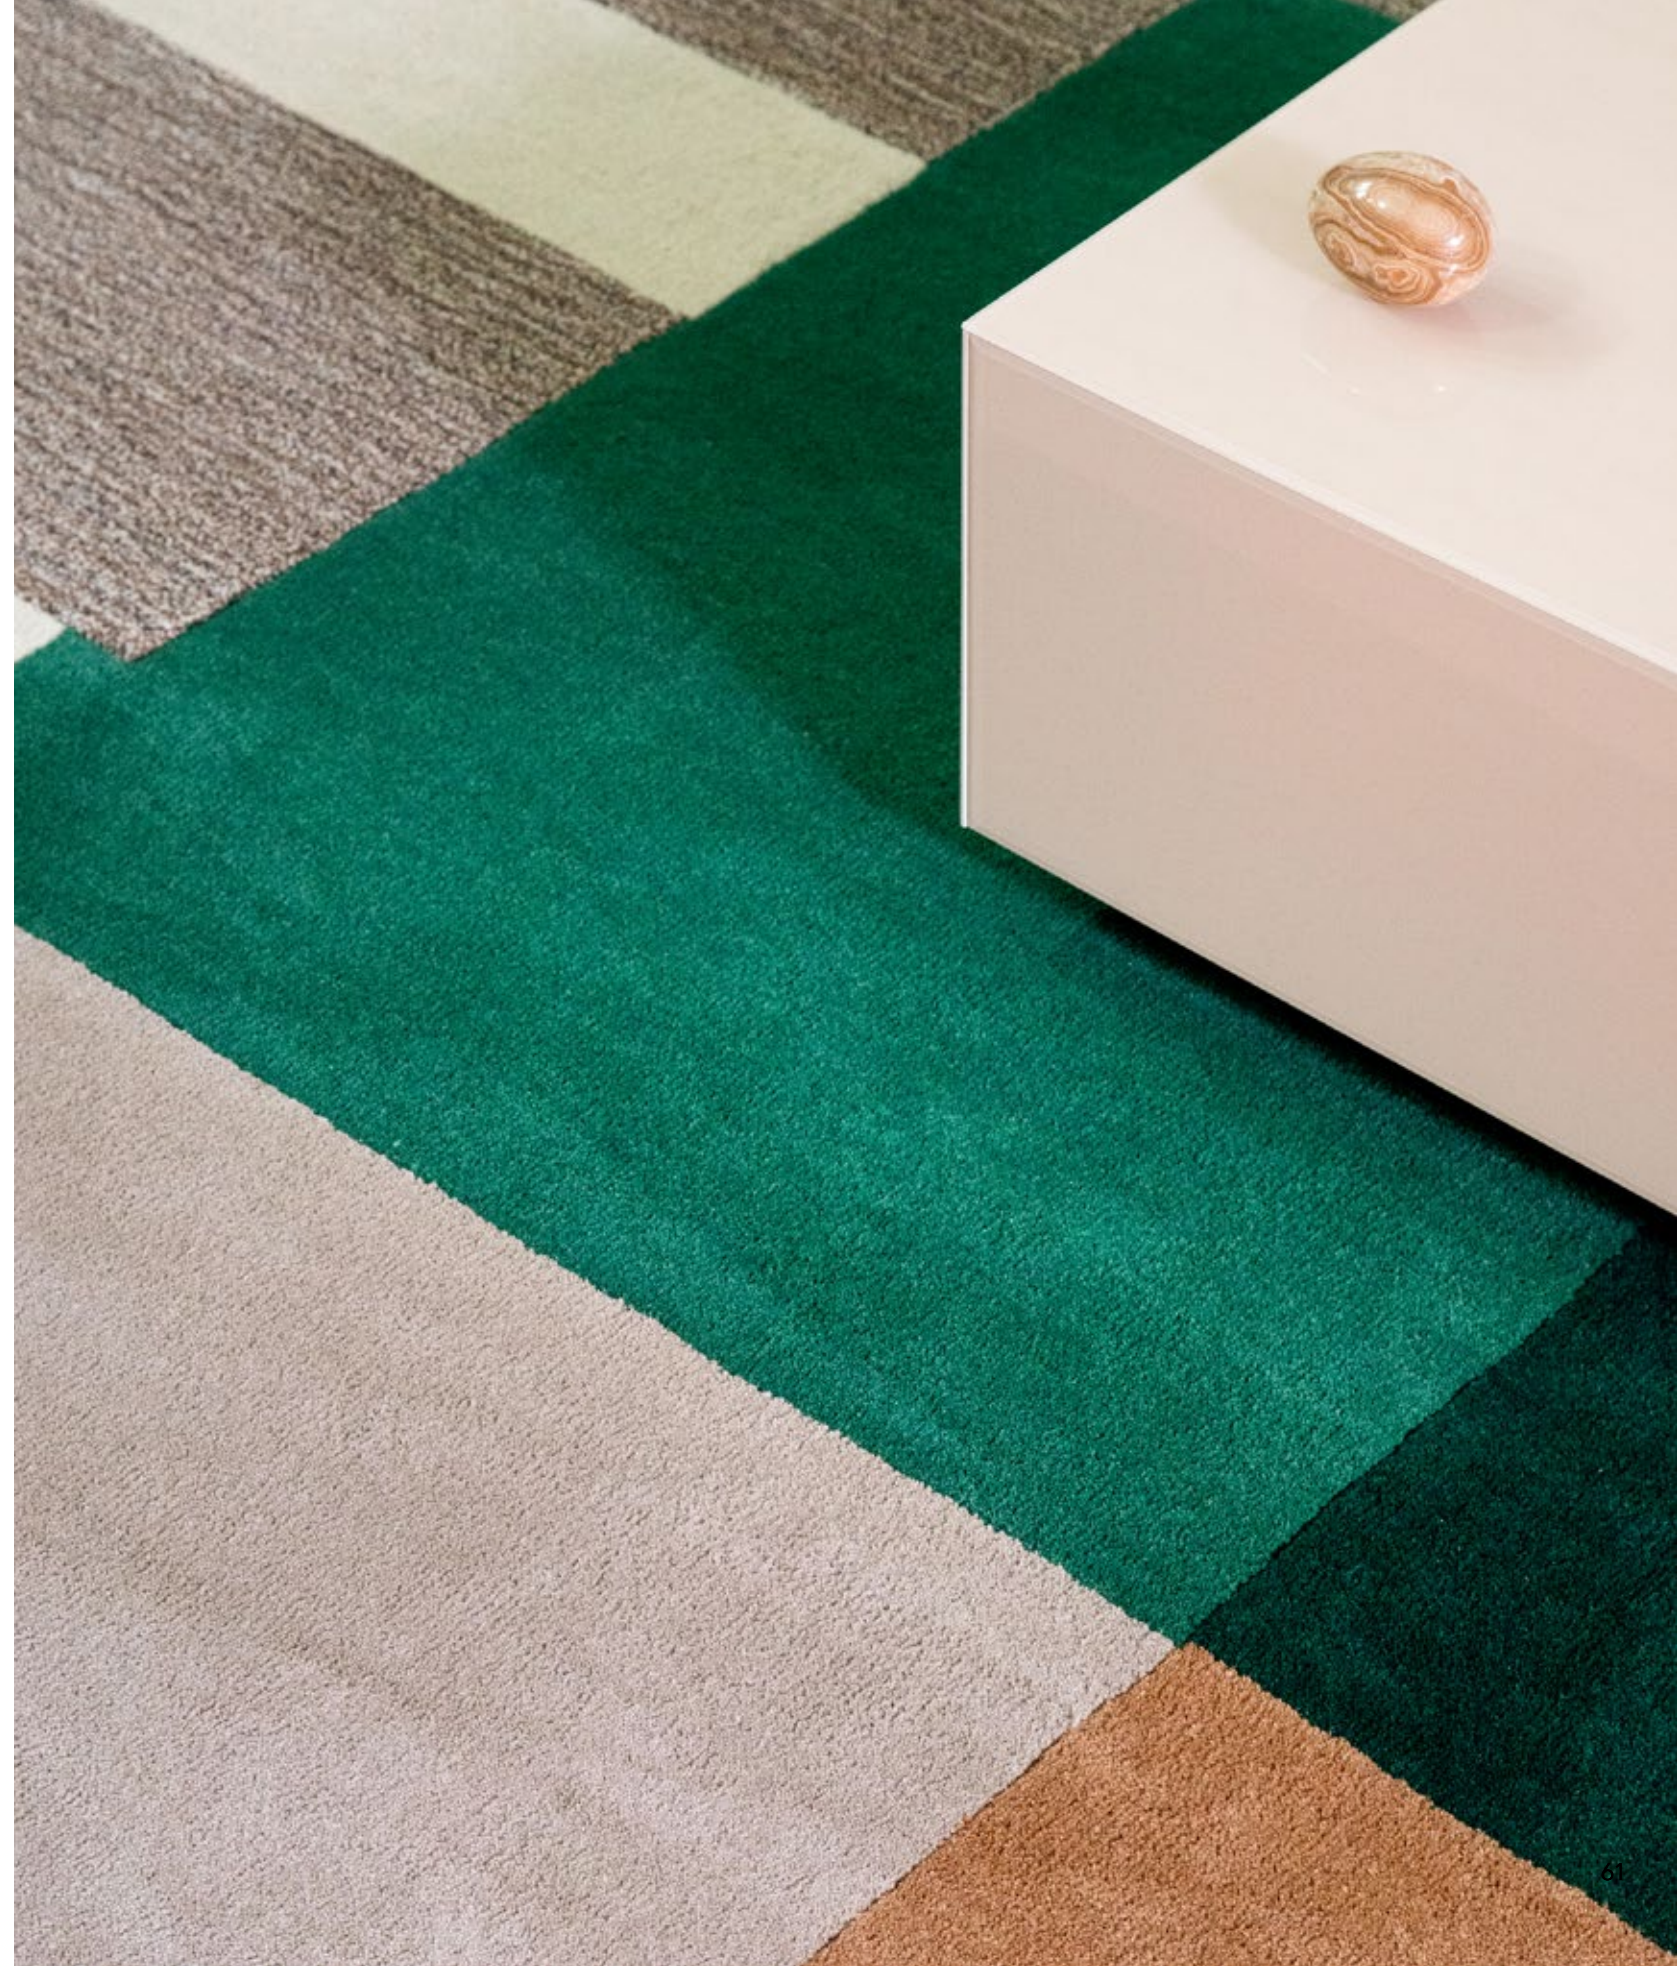

Decor | Bass & Beat

handtufted - pure new wool
total weight ca 4500 gr/m²
pile weight ca 2500 gr/m²
pile height ca 12 mm
available sizes:
140x200 cm 4'7" x 6'7"
160x230 cm 5'3" x 7'6"
200x280 cm 6'7" x 9'2"
250x350 cm 8'2" x 11'6"
custom sizes on request