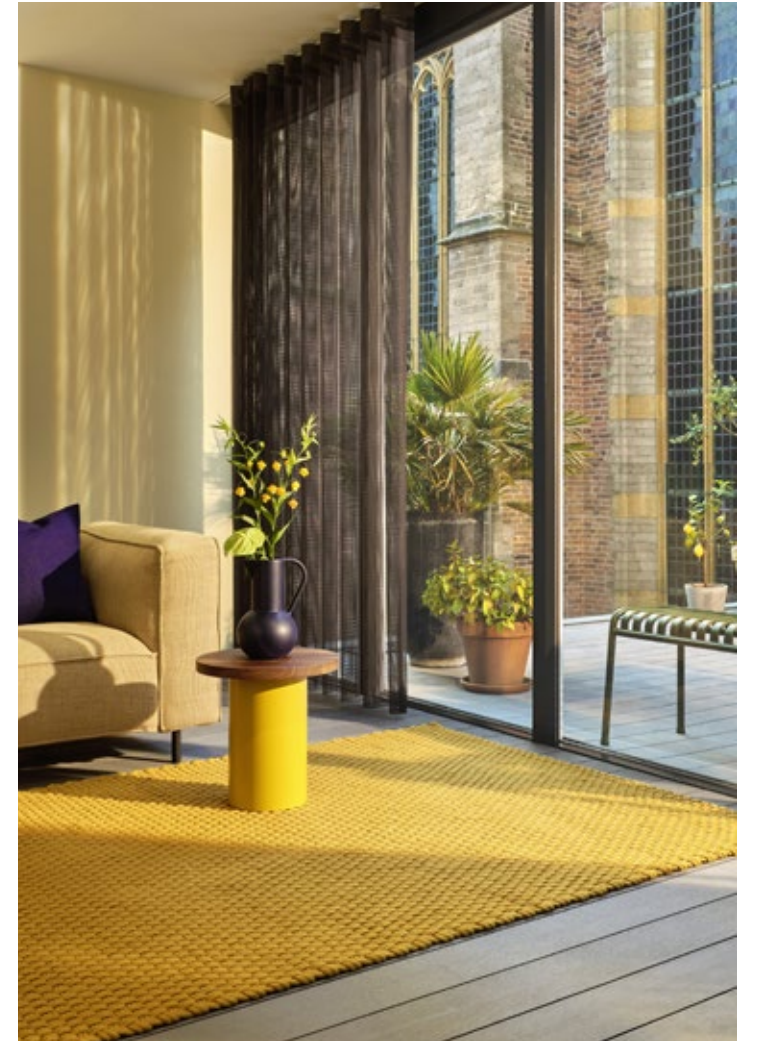

Lace sage grey-white sand 497201