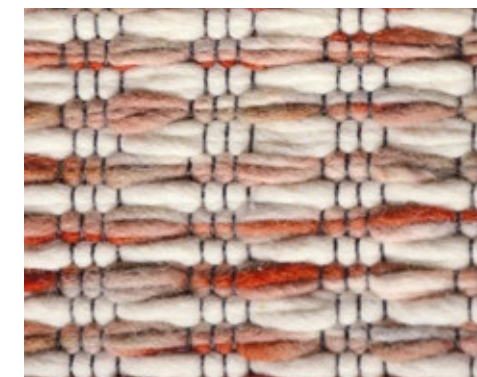

Grain 013502