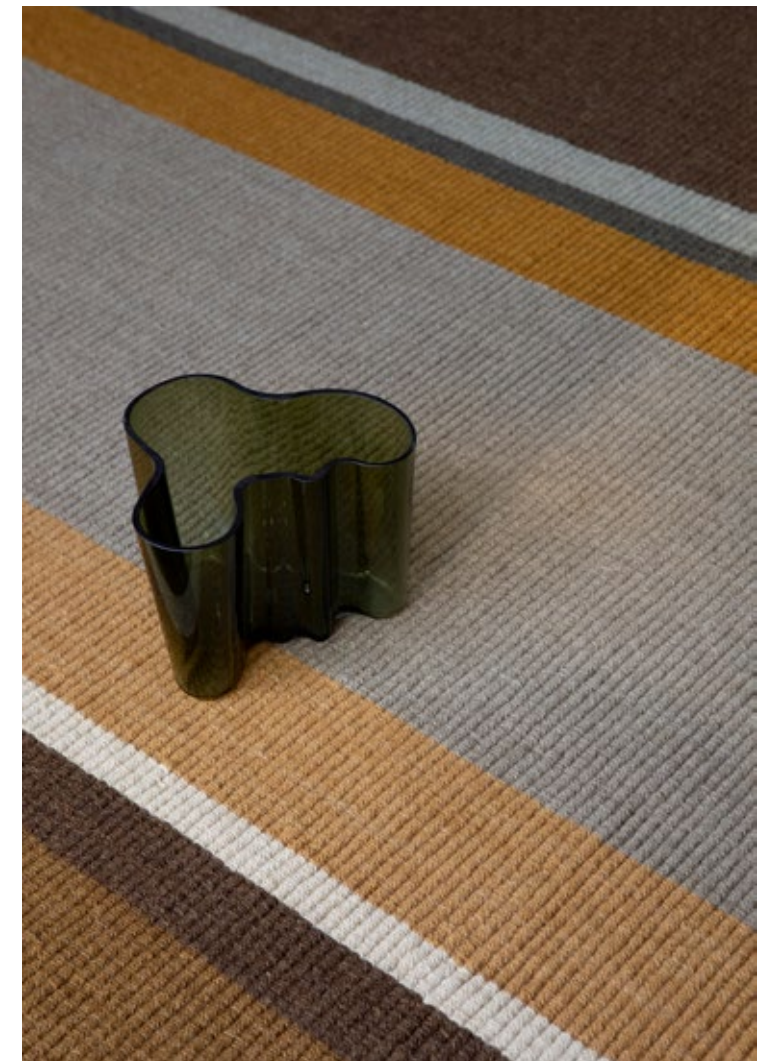

Stack ochre 090201

Stack green 090207

Artisan | Focus dawn & dusk

handloom - pure new wool
total weight ca 4000 gr/m²
pile weight ca 2700 gr/m²
no pile due to flatweave structure
available sizes:
140x200 cm 4'7" x 6'7"
160x230 cm 5'3" x 7'6"
200x280 cm 6'7" x 9'2"
250x350 cm 8'2" x 11'6"