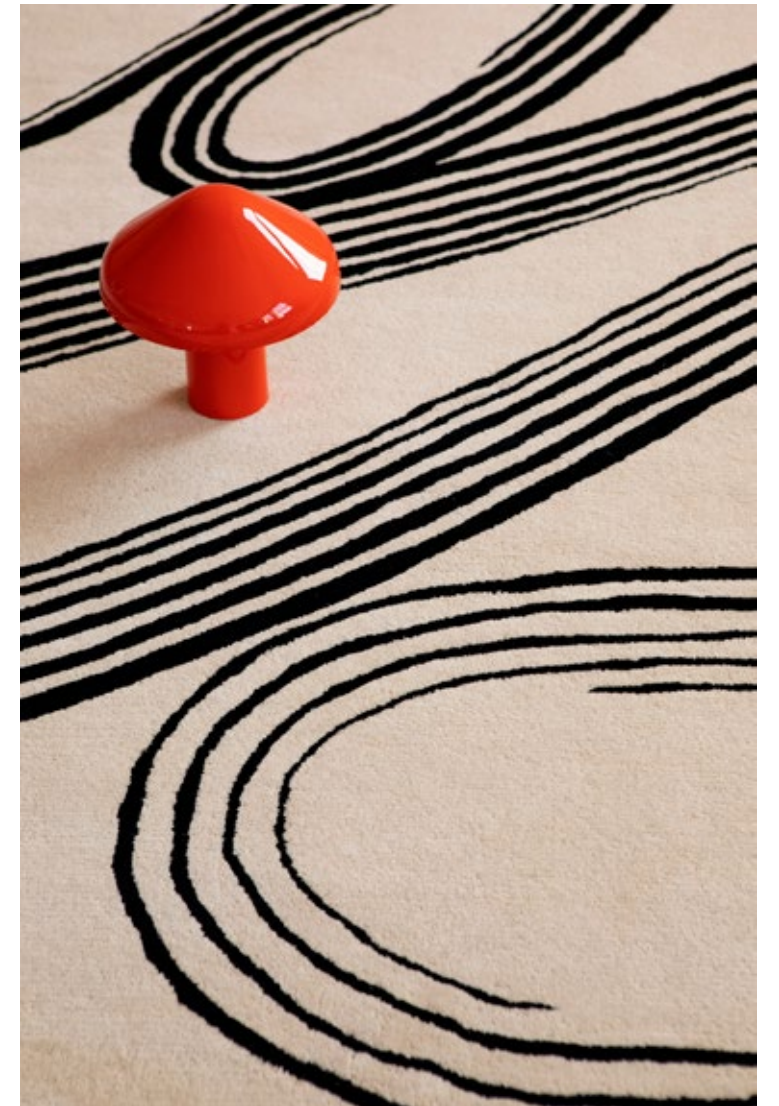

60 Bass silent beige 094201

Beat kaleidoscope 094809

Decor | Flow

handtufted - pure new wool
total weight ca 4500 gr/m2
pile weight ca 2500 gr/m2
pile height ca 12 mm
available sizes:
140x200 cm 4'7" x 6'7"
160x230 cm 5'3" x 7'6"
200x280 cm 6'7" x 9'2"
250x350 cm 8'2" x 11'6"
custom sizes on request