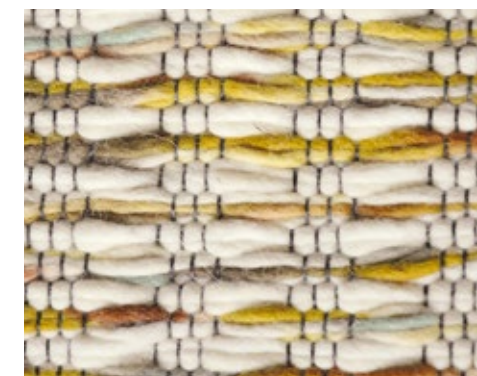

Grain 013506