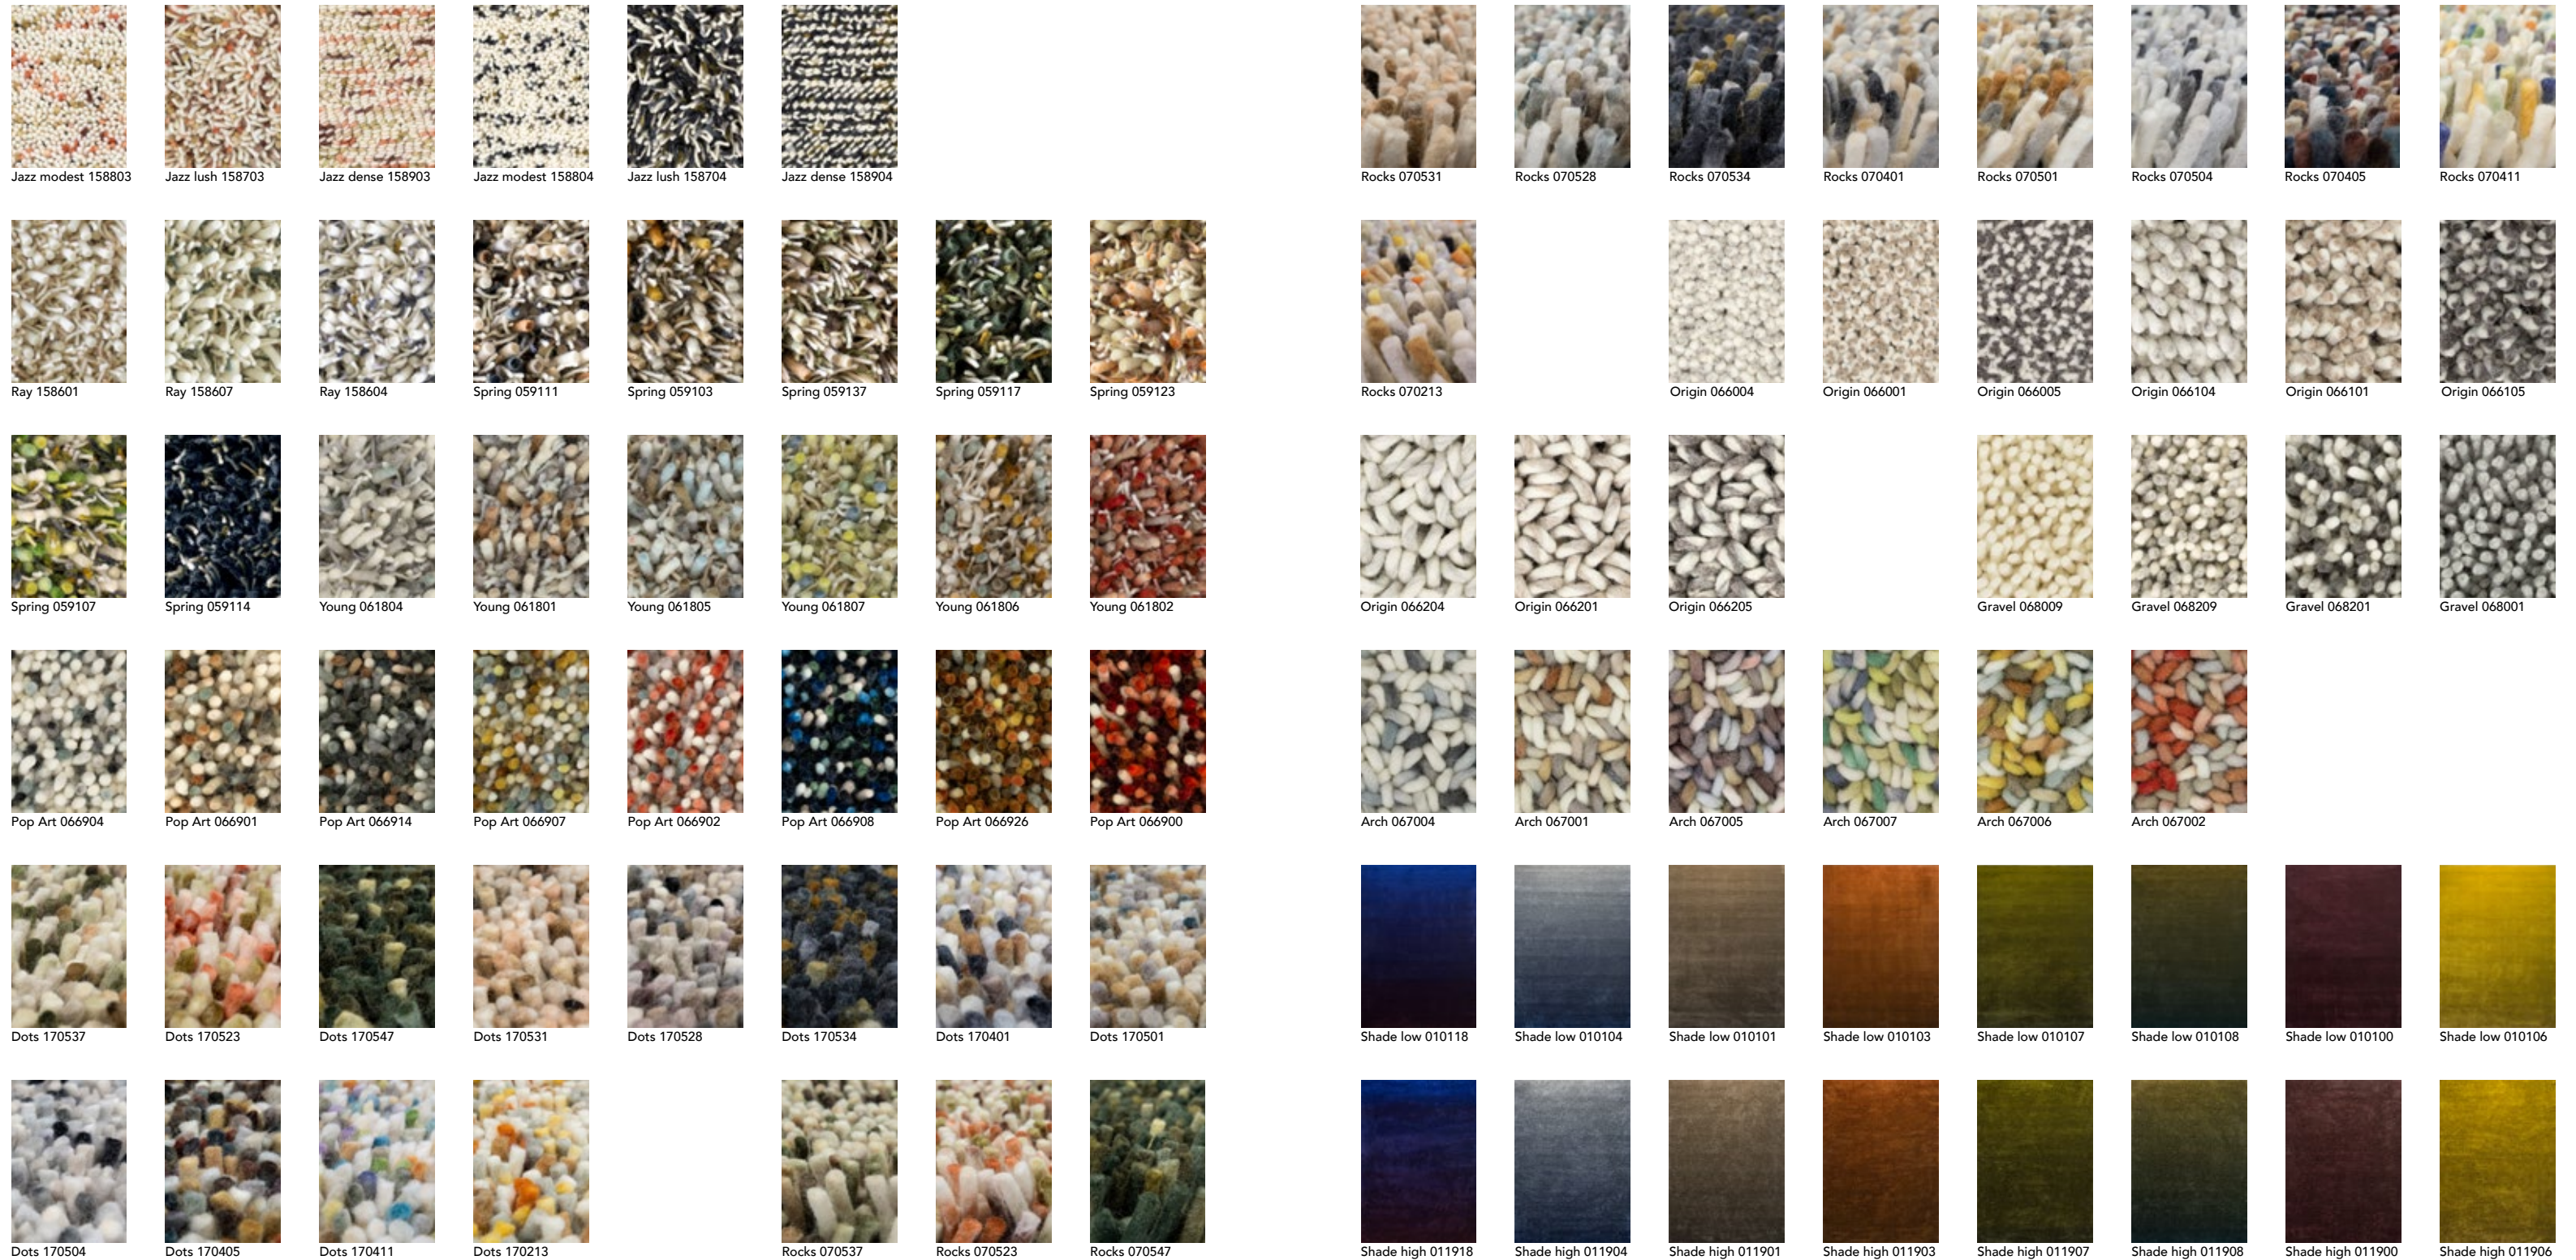

B&C | Collection overview '24